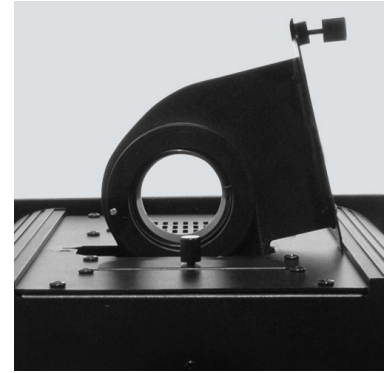

## Gobo Shot 50W IRC

Gobo Shot 50W IRC is a powerful, DMX-controllable gobo projector powered by a 50-watt LED. It features a hinged gobo door for quick, easy gobo changes and includes 10 popular gobos and a gel frame holder. For customized looks, easy to change, size D gobos allow for greater projected details. Heat-free LED power allows for use of custom gobos printed on transparency film. Use the built-in digital display or optional IRC remote to control the dimmer function as well as gobo rotation and direction. Gobo Shot 50W IRC fits best in the optional CHS-40 VIP Gear Bag for secure and convenient transportation.

# Highlights

- Custom gobo projector with powerful 50 W LED
- Hinged gobo door for quick and easy gobo changes
- Easy to change, size D gobos allows greater projected details
- Control dimmer, gobo rotation and direction with the built-in digital display or optional IRC remote
- Easily print your own gobos on transparency film
- Extend the remote control with a standard RJ45 (network) cable
- Included remote controls LED on/off, gobo rotation speed and direction
- Includes 10 popular gobos and a gel frame holder
- Reduce set up time by power linking multiple units
- Easily transports in the CHS-40 VIP Gear Bag

Hinged gobo door for quick and easy gobo changes

## Spezifikationen

- DMX-Kanäle: 4
- DMX-Anschlüsse: 3-pin XLR
- Lichtquelle: 1 LED (white) 50 W (2 A), 50,000 hours life expectancy
- Strobe-Rate: 0 to 20 Hz
- PWM Frequency: 5.86 KHz
- Abstrahlwinkel: 26°
- Beleuchtungsstärke: 2,937 lux @ 2 m
- Power Linking: 9 units @ 120 V; 17 units @ 230 V
- Eingangsspannung: 100 to 240 VAC, 50/60 Hz (auto-ranging)
- Leistung und Strom: 102 W, 0.8 A @ 120 V, 60 Hz 109 W, 0.4 A @ 230 V, 50 Hz
- Gobo Size: 53 mm outside, 40 mm image, 1 mm max thickness (size D)
- Gewicht: 10.8 lb (5 kg)
- Dimensions: 12 x 12.6 x 10.2 in (306 x 320 x 258 mm)
- Zulassungen: CE
- Cable Length: 25 ft (7.6 m)
- Included Controllers: Gobo Shot 50W remote