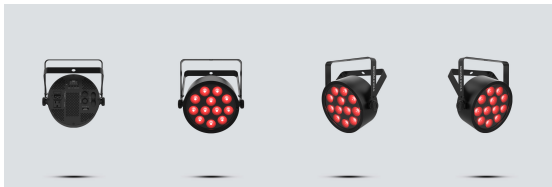

## SlimPACK Q12 ILS

SlimPACK Q12 ILS bundles four SlimPAR Q12 ILS four power cords and three 5-foot DMX cables in an easily transportable VIP Gear Bag perfect for the mobile entertainer. SlimPAR Q12 ILS are compatible with the cutting-edge Integrated Lighting System (ILS) that makes creating coordinated light shows across different fixture types easy.

# Highlights

- Bundles several popular products with an easily transportable VIP Gear Bag perfect for the mobile entertainer
- ILS compatibility for use in the ILS ecosystem
- Includes 4 wash lights, 3 DMX cables and a custom gear bag
- Economic expansion pack for existing lighting

## Spezifikationen

- Gewicht: 20.2 lb (9.2 kg)
- Größe: 15.6 x 11.6 x 13.8 in (395 x 295 x 350 mm)

## Im Lieferumfang enthalten

- x4 SlimPAR Q12 ILS
- x4 power cords
- x3 5ft DMX cables
- x1 carry bag
- Quick Reference Guide